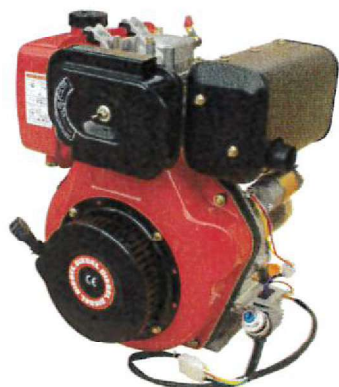

IMZ-600 REPAIR PARTS ORDER SERVICE

ORIGINAL SPARE PARTS AVAILABLE TO BE ORDERED INDIVIDUALLY

MAIN PARTS

DIESEL ENGINE
G84 1810 000