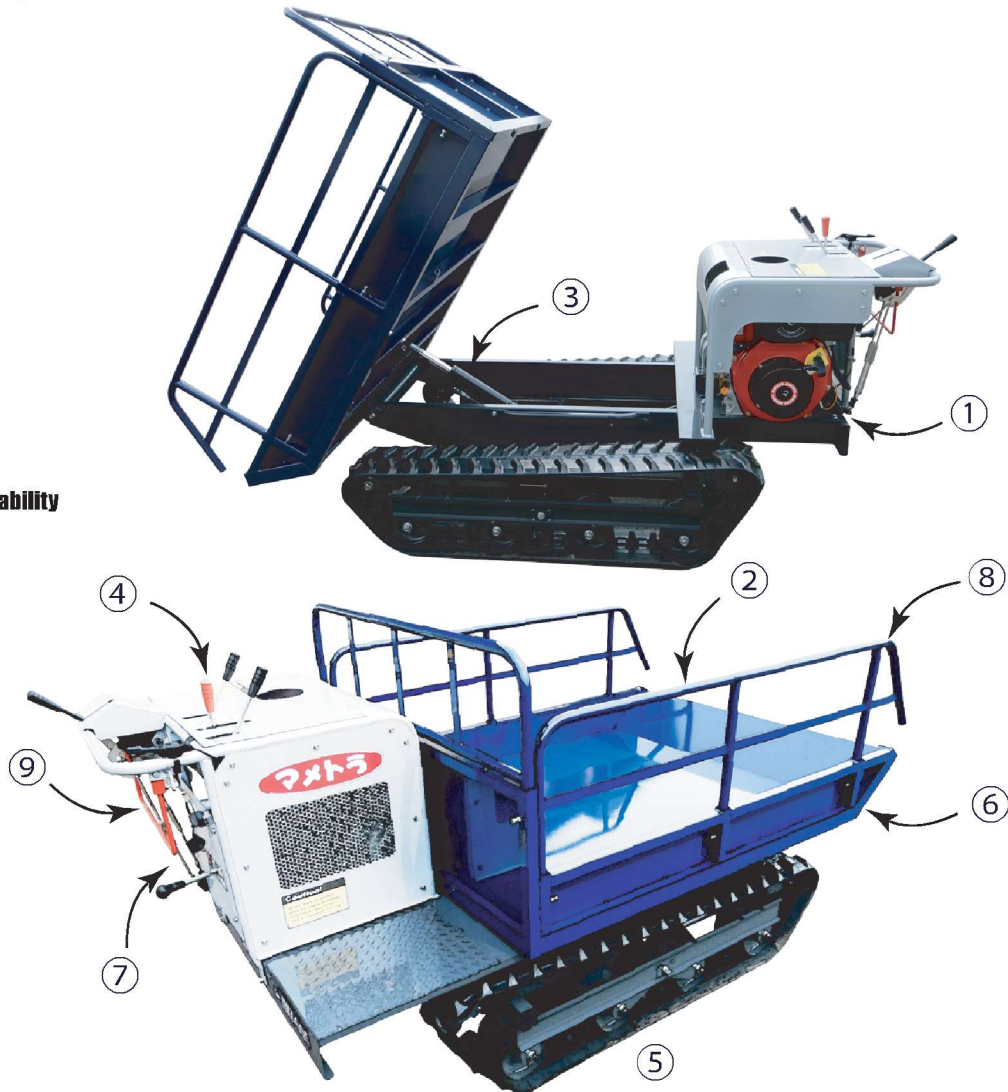

IMZ-600

MADE IN JAPAN QUALITY

High quality, High efficiency, easy to operate, low cost, increase the production, provide JIEPA low import tax.

POWERFUL, EASY, ECONOMY & TOUGH!!

- ① **6ps DIESEL ENGINE**
- ② **MAX LOADING 600kg**
- ③ **HYDRAULIC DUMP**
Hydraulic pump facility, easy dumping
- ④ **SIMPLE OPERATION**
Operate easily
- ⑤ **CRAWLER TIRE**
Bridgestone rubber crawlers have good durability
- ⑥ **BUCKET**
Sloping edge helps dumping
- ⑦ **HOUR METER**
Easy to note the maintenance timing
- ⑧ **BUCKET BAR**
Height adjustable bar helps to heap fruits
- ⑨ **EMERGENCY STOP BAR**
Emergency clutch lever for safety stop

IMZ-600 IS SPECIALIZED TRANSPORTERS FOR PLANTATION!!

IMZ-600 DETAIL

BODY DIMENSIONS(mm)	LENGTH 2100 WIDTH 1140 HEIGHT 1260
ENGINE POWER(ps)	6
LUGGAGE DIMENSIONS(mm)	LENGTH 1440 WIDTH 1140 HEIGHT 415
CRAWLER DIMENSIONS(mm)	WIDTH 200 LENGTH 3096
DISTANCE OF TOUCHING GROUND(mm)	935
MAX PAYLOAD(kg)	600

ENGINE START	RECOIL STARTER
FUEL TYPE	DIESEL
FUEL TANK(liter)	3.5
FUEL CONSUMPTION	1.8liter/hour
CHANGES	FORWARD 2 REVERSE 2
FORWARD SPEED	LOW : 1.72 / HIGH : 3.64
REVERSE SPEED	LOW : 1.36 / HIGH : 2.9

IMZ-600 REPAIR PARTS ORDER SERVICE

ORIGINAL SPARE PARTS AVAILABLE TO BE ORDERED INDIVIDUALLY

MAIN PARTS

DIESEL ENGINE
G84 1810 000

HYDRAULIC CYLINDER
G84 1816 000

HYDRAULIC PUMP
G84 1813 000

RUBBER CRAWLER
G84 1450 000